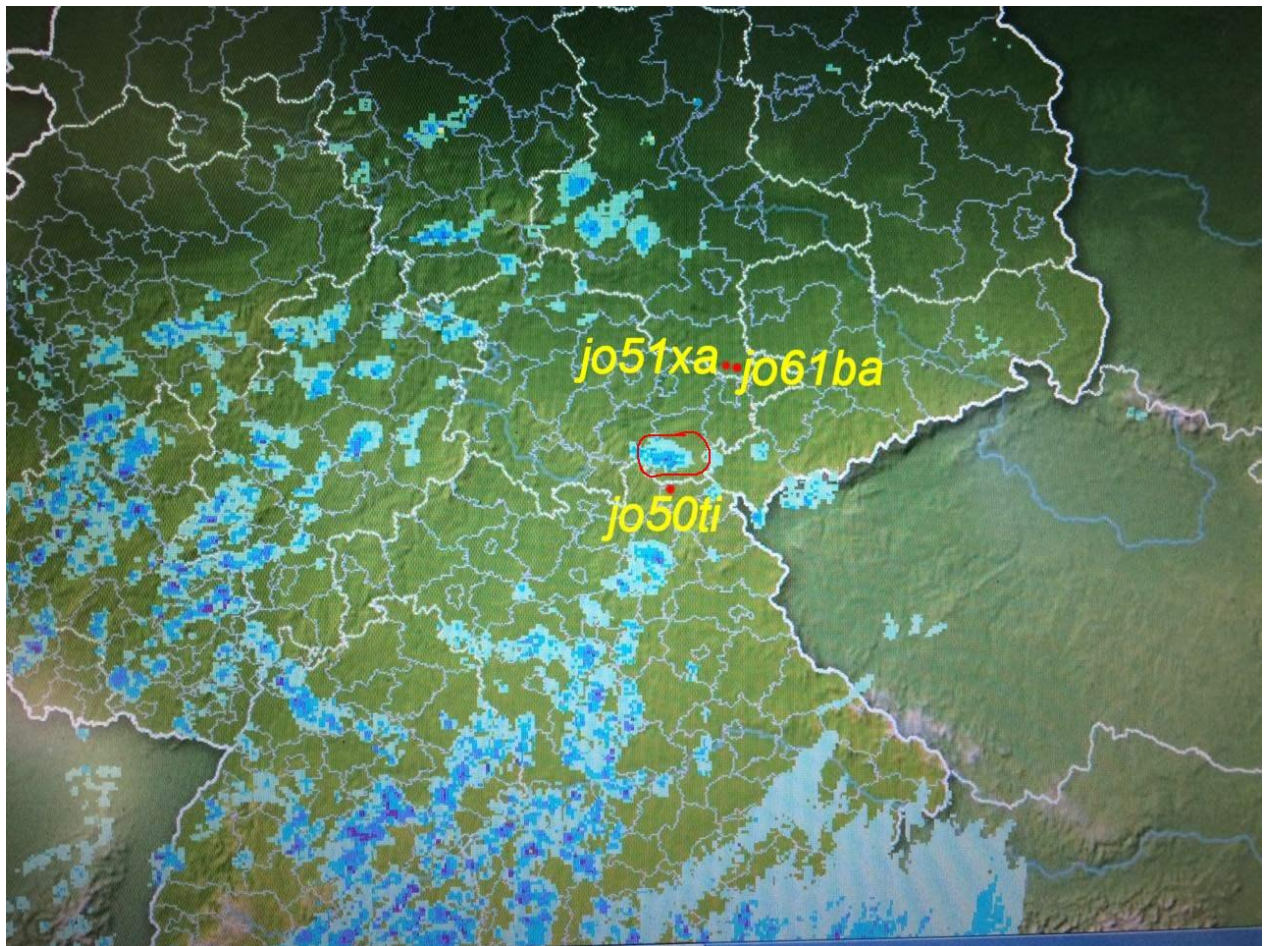

## 47GHz QSOs via rainscatter

Date: sept 19. 2017

Michael (DB6NT) and Lorenz (DL6NCI)

DB6NT in JO50TI 700m ASL , 47GHz: 1W out and 1.2m dish

DL6NCI in JO61BA, 250m ASL near the city of Zeitz 47GHz: 1W out 25cm dish

2<sup>nd</sup> location: JO51XA, 260m ASL near the city of Droyßig

RS map:

Rainclouds visible from DB6NT's QTH

The both locations from DL6NCI where not real big mountains, only hills.  
Distance was around 80km from both locations with real RS sound in SSB.  
DB6NT uses 7.5deg elevation. Outside temp. 12deg C.

RST:

JO61BA to JO50TI 53s/55s (82km)

JO51XA to JO50TI 57s/55s (78km)

VY 73

Lorenz (DL6NCI) and Michael (DB6NT)