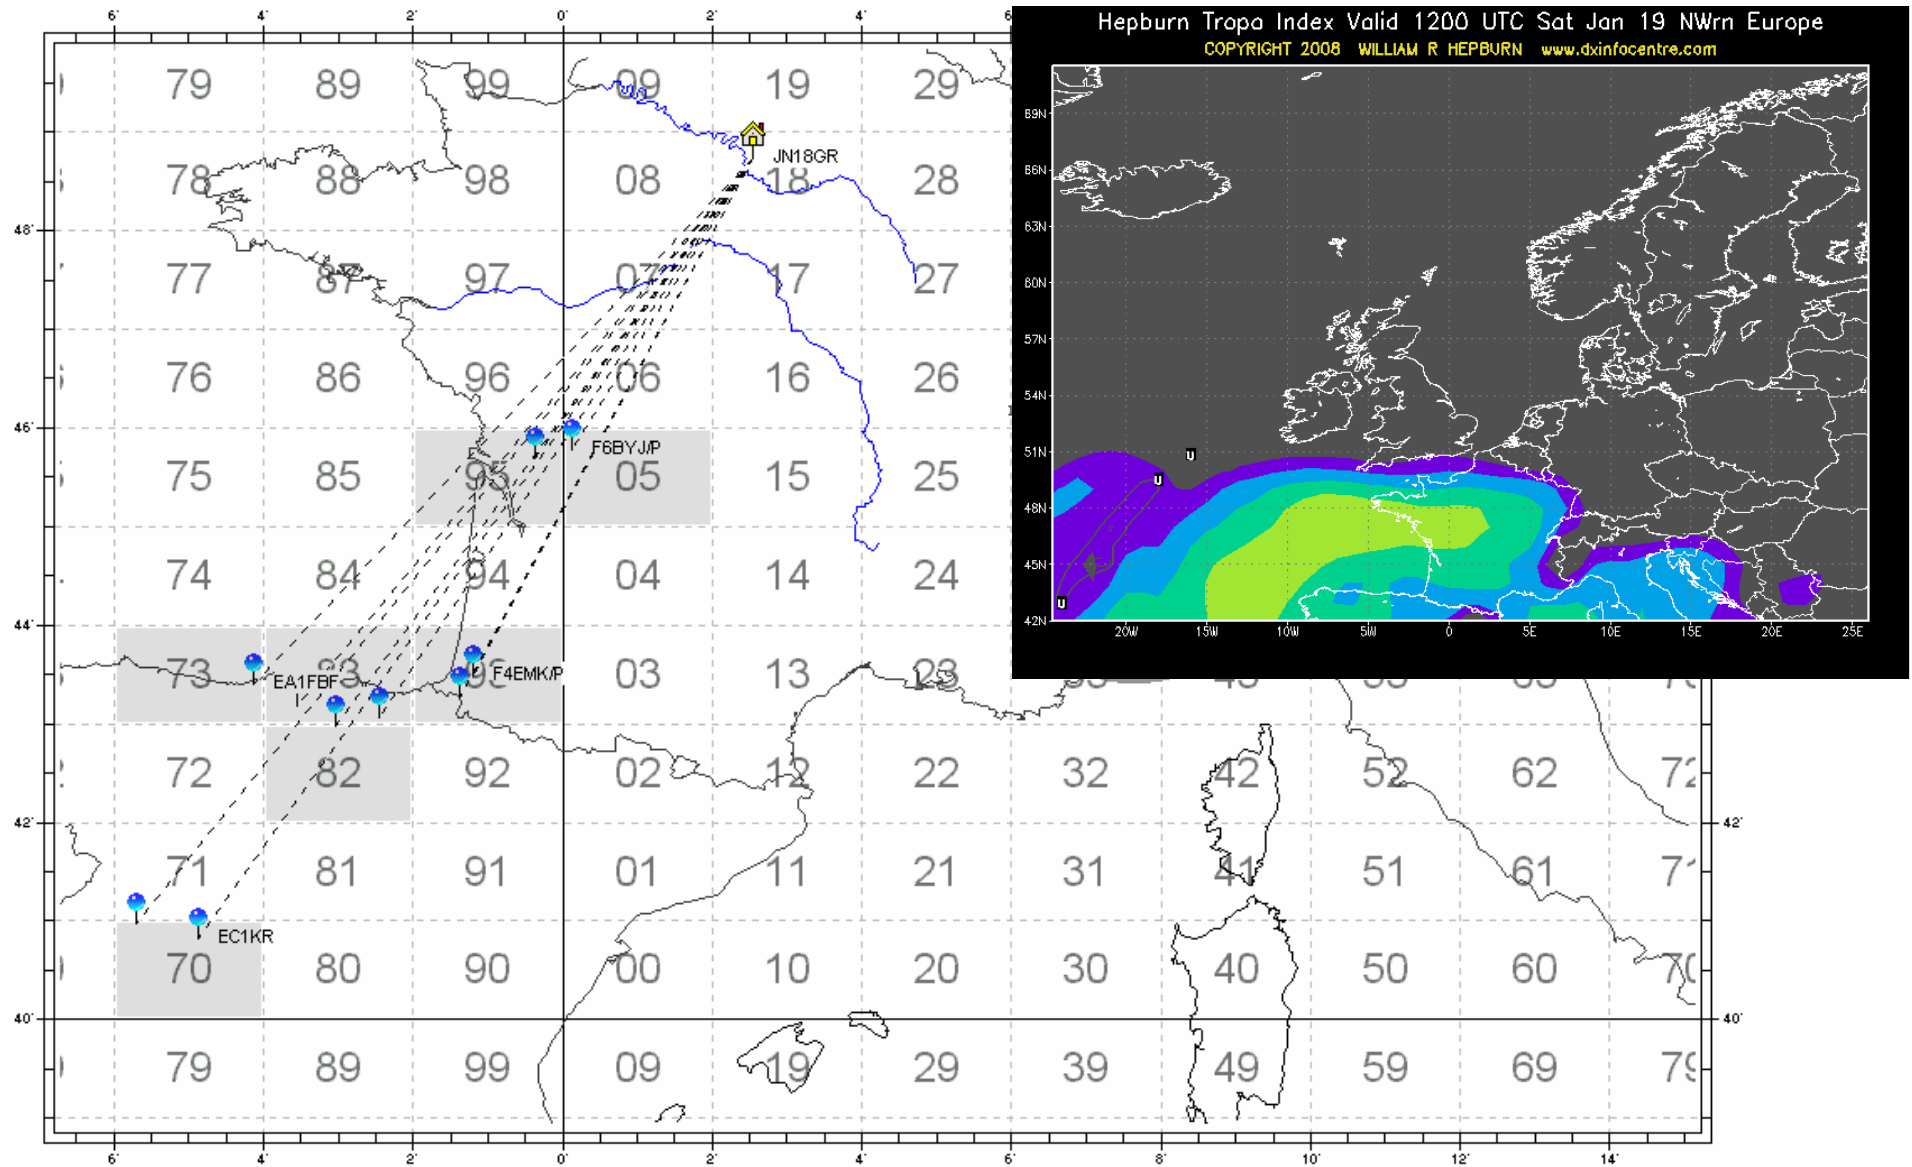

144 MHz tropo contacts (january 19th-20th 2008)

432 MHz tropo contacts (january 19th-20th 2008)

1296 MHz tropo contacts (january 19th-20th 2008)

144 MHz tropo contacts (january 26th-29th 2008)

432 MHz tropo contacts (january 26th-29th 2008)

1296 MHz tropo contacts (january 26th-29th 2008)