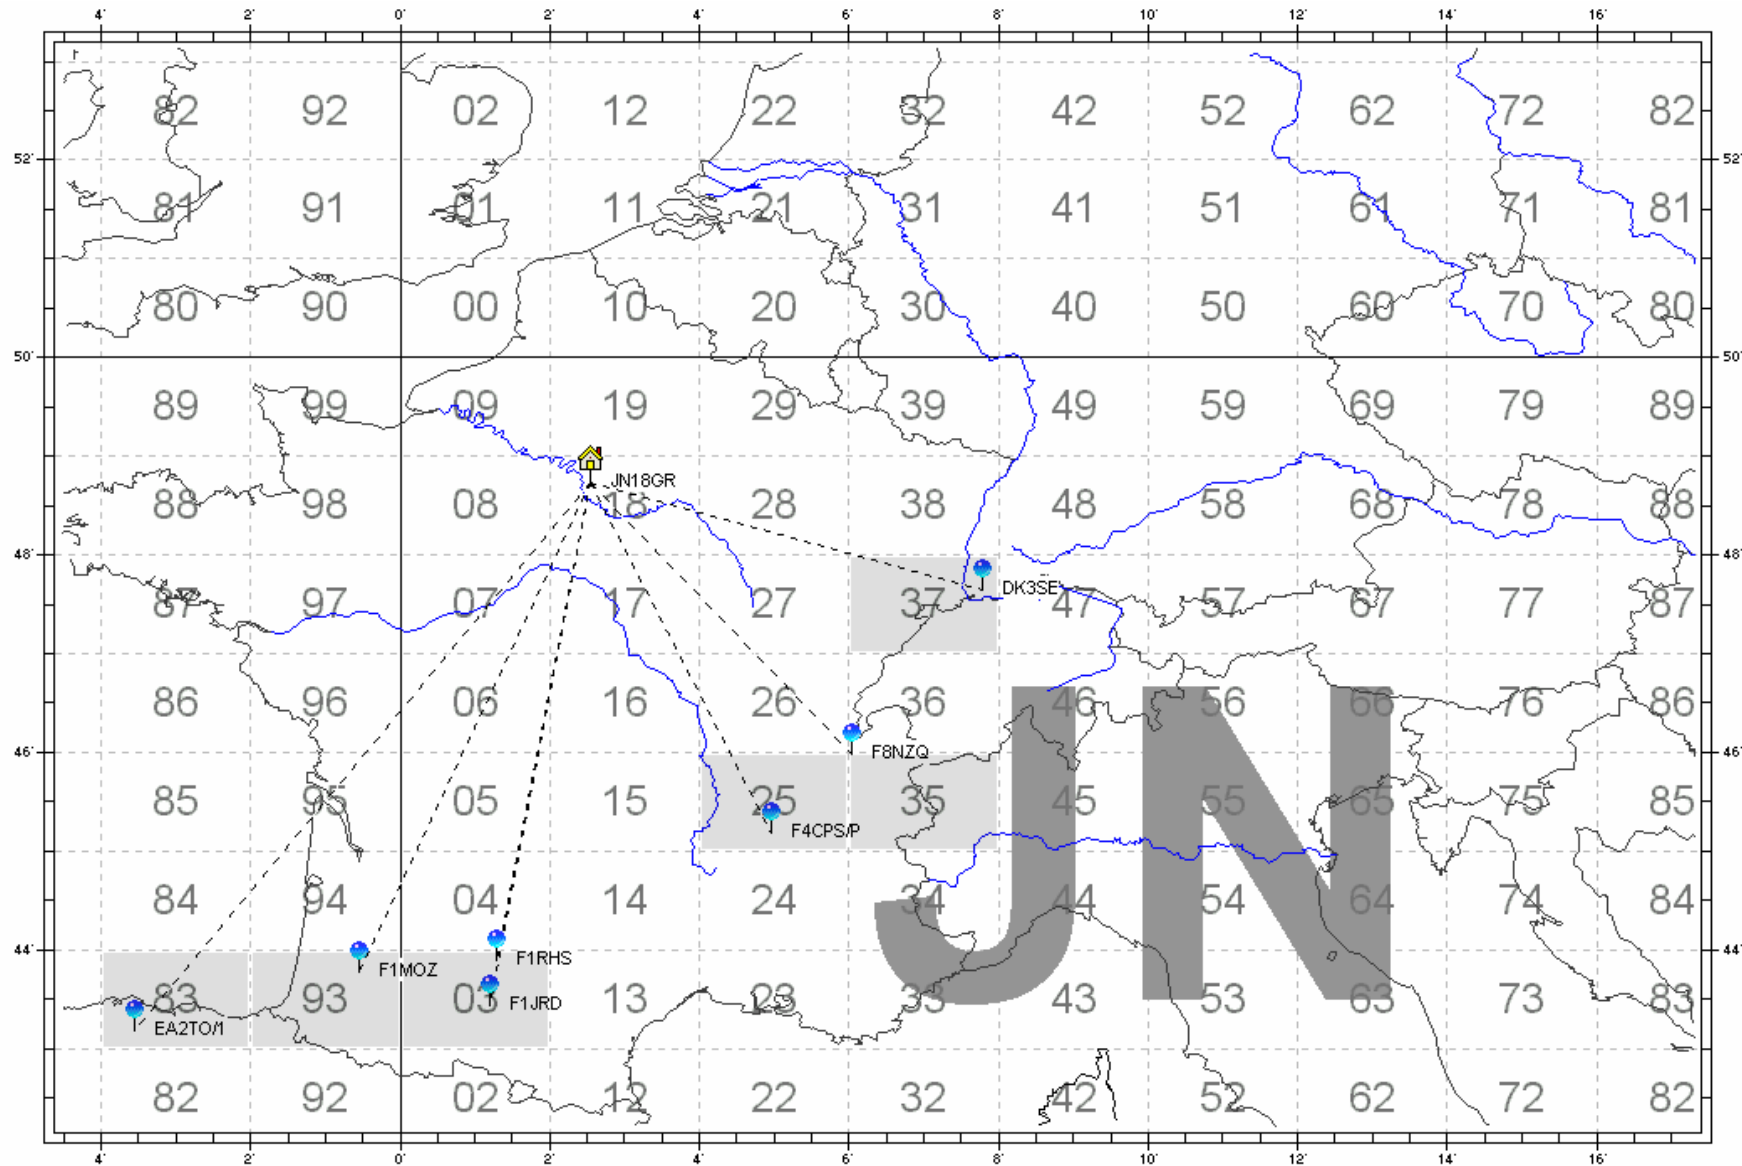

144 MHz tropo contacts (january 19th-20th 2008)

432 MHz tropo contacts (january 19th-20th 2008)

1296 MHz tropo contacts (january 19th-20th 2008)

144 MHz tropo contacts (january 26th-29th 2008)

432 MHz tropo contacts (january 26th-29th 2008)

1296 MHz tropo contacts (january 26th-29th 2008)