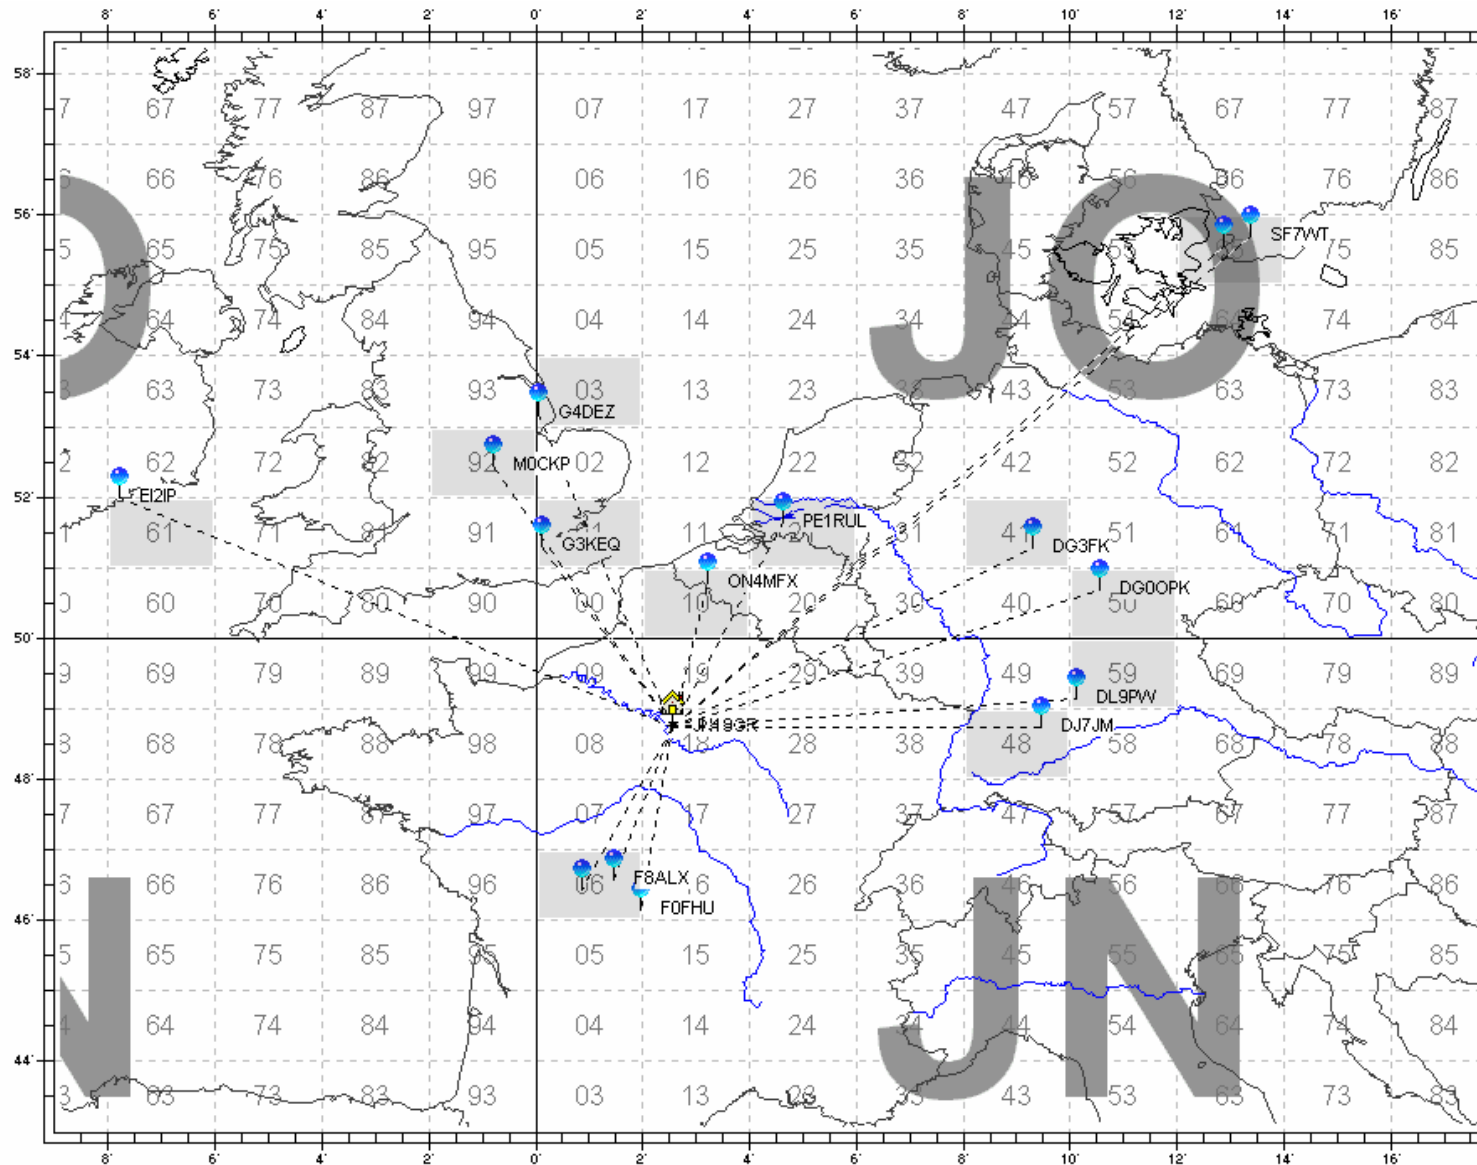

144 MHz tropo contacts (january 19th-20th 2008)

432 MHz tropo contacts (january 19th-20th 2008)

1296 MHz tropo contacts (january 19th-20th 2008)

144 MHz tropo contacts (january 26th-29th 2008)

432 MHz tropo contacts (january 26th-29th 2008)

1296 MHz tropo contacts (january 26th-29th 2008)