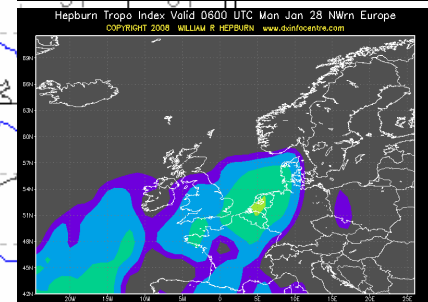

144 MHz tropo contacts (january 19th-20th 2008)

432 MHz tropo contacts (january 19th-20th 2008)

1296 MHz tropo contacts (january 19th-20th 2008)

144 MHz tropo contacts (january 26th-29th 2008)

432 MHz tropo contacts (january 26th-29th 2008)

1296 MHz tropo contacts (january 26th-29th 2008)