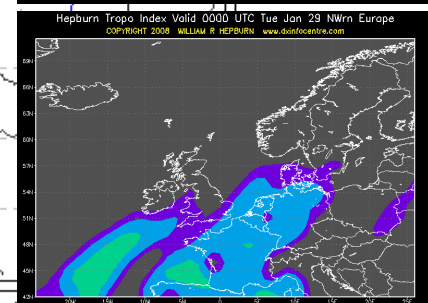

144 MHz tropo contacts (january 19th-20th 2008)

432 MHz tropo contacts (january 19th-20th 2008)

1296 MHz tropo contacts (january 19th-20th 2008)

144 MHz tropo contacts (january 26th-29th 2008)

432 MHz tropo contacts (january 26th-29th 2008)

1296 MHz tropo contacts (january 26th-29th 2008)