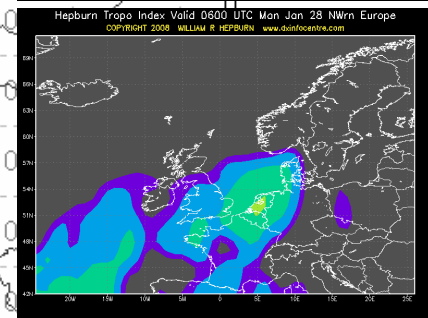

144 MHz tropo contacts (january 19th-20th 2008)

432 MHz tropo contacts (january 19th-20th 2008)

1296 MHz tropo contacts (january 19th-20th 2008)

144 MHz tropo contacts (january 26th-29th 2008)

432 MHz tropo contacts (january 26th-29th 2008)

1296 MHz tropo contacts (january 26th-29th 2008)