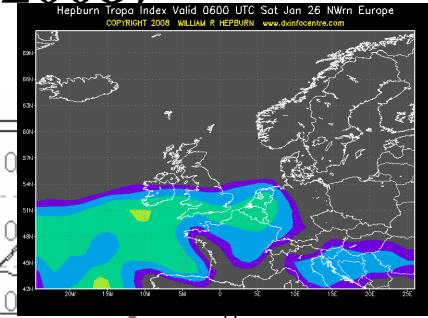

144 MHz tropo contacts (january 19th-20th 2008)

432 MHz tropo contacts (january 19th-20th 2008)

1296 MHz tropo contacts (january 19th-20th 2008)

144 MHz tropo contacts (january 26th-29th 2008)

432 MHz tropo contacts (january 26th-29th 2008)

1296 MHz tropo contacts (january 26th-29th 2008)