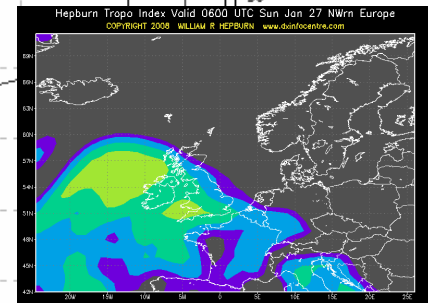

144 MHz tropo contacts (january 19th-20th 2008)

432 MHz tropo contacts (january 19th-20th 2008)

1296 MHz tropo contacts (january 19th-20th 2008)

144 MHz tropo contacts (january 26th-29th 2008)

432 MHz tropo contacts (january 26th-29th 2008)

1296 MHz tropo contacts (january 26th-29th 2008)