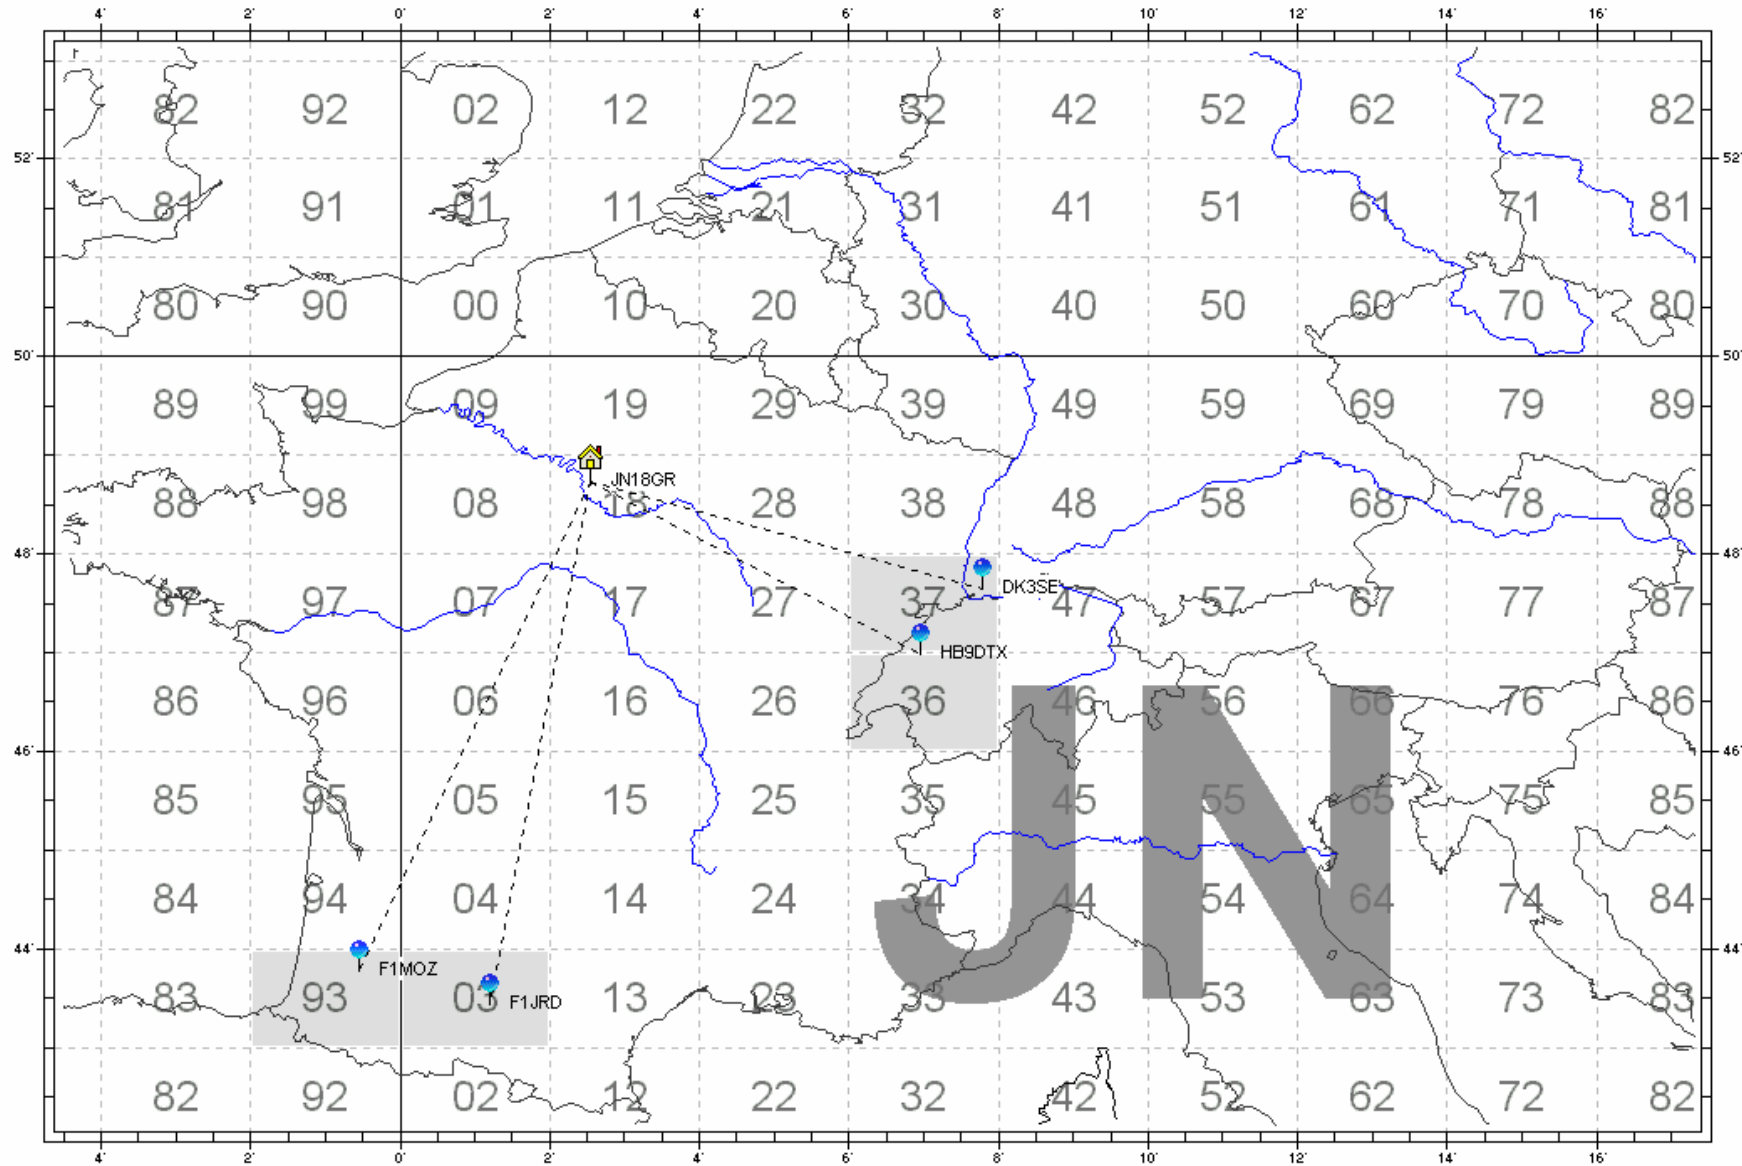

144 MHz tropo contacts (january 19th-20th 2008)

432 MHz tropo contacts (january 19th-20th 2008)

1296 MHz tropo contacts (january 19th-20th 2008)

144 MHz tropo contacts (january 26th-29th 2008)

432 MHz tropo contacts (january 26th-29th 2008)

1296 MHz tropo contacts (january 26th-29th 2008)