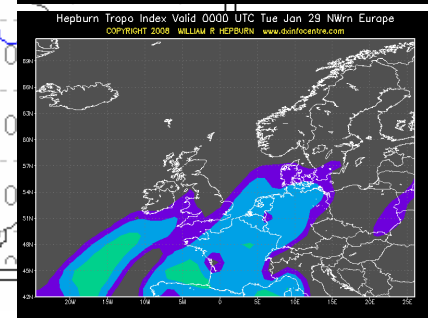

144 MHz tropo contacts (january 19th-20th 2008)

432 MHz tropo contacts (january 19th-20th 2008)

1296 MHz tropo contacts (january 19th-20th 2008)

144 MHz tropo contacts (january 26th-29th 2008)

432 MHz tropo contacts (january 26th-29th 2008)