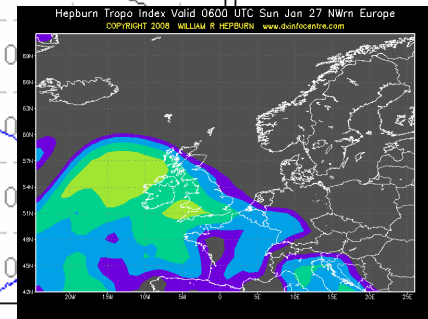

144 MHz tropo contacts (january 19th-20th 2008)

432 MHz tropo contacts (january 19th-20th 2008)

1296 MHz tropo contacts (january 19th-20th 2008)

144 MHz tropo contacts (january 26th-29th 2008)

432 MHz tropo contacts (january 26th-29th 2008)

1296 MHz tropo contacts (january 26th-29th 2008)