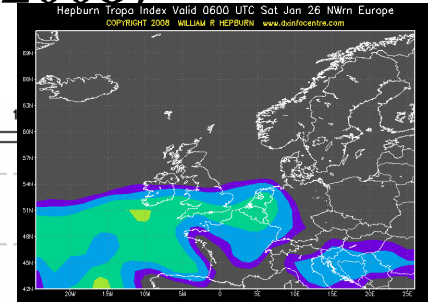

144 MHz tropo contacts (january 19th-20th 2008)

432 MHz tropo contacts (january 19th-20th 2008)

1296 MHz tropo contacts (january 19th-20th 2008)

144 MHz tropo contacts (january 26th-29th 2008)

432 MHz tropo contacts (january 26th-29th 2008)

1296 MHz tropo contacts (january 26th-29th 2008)