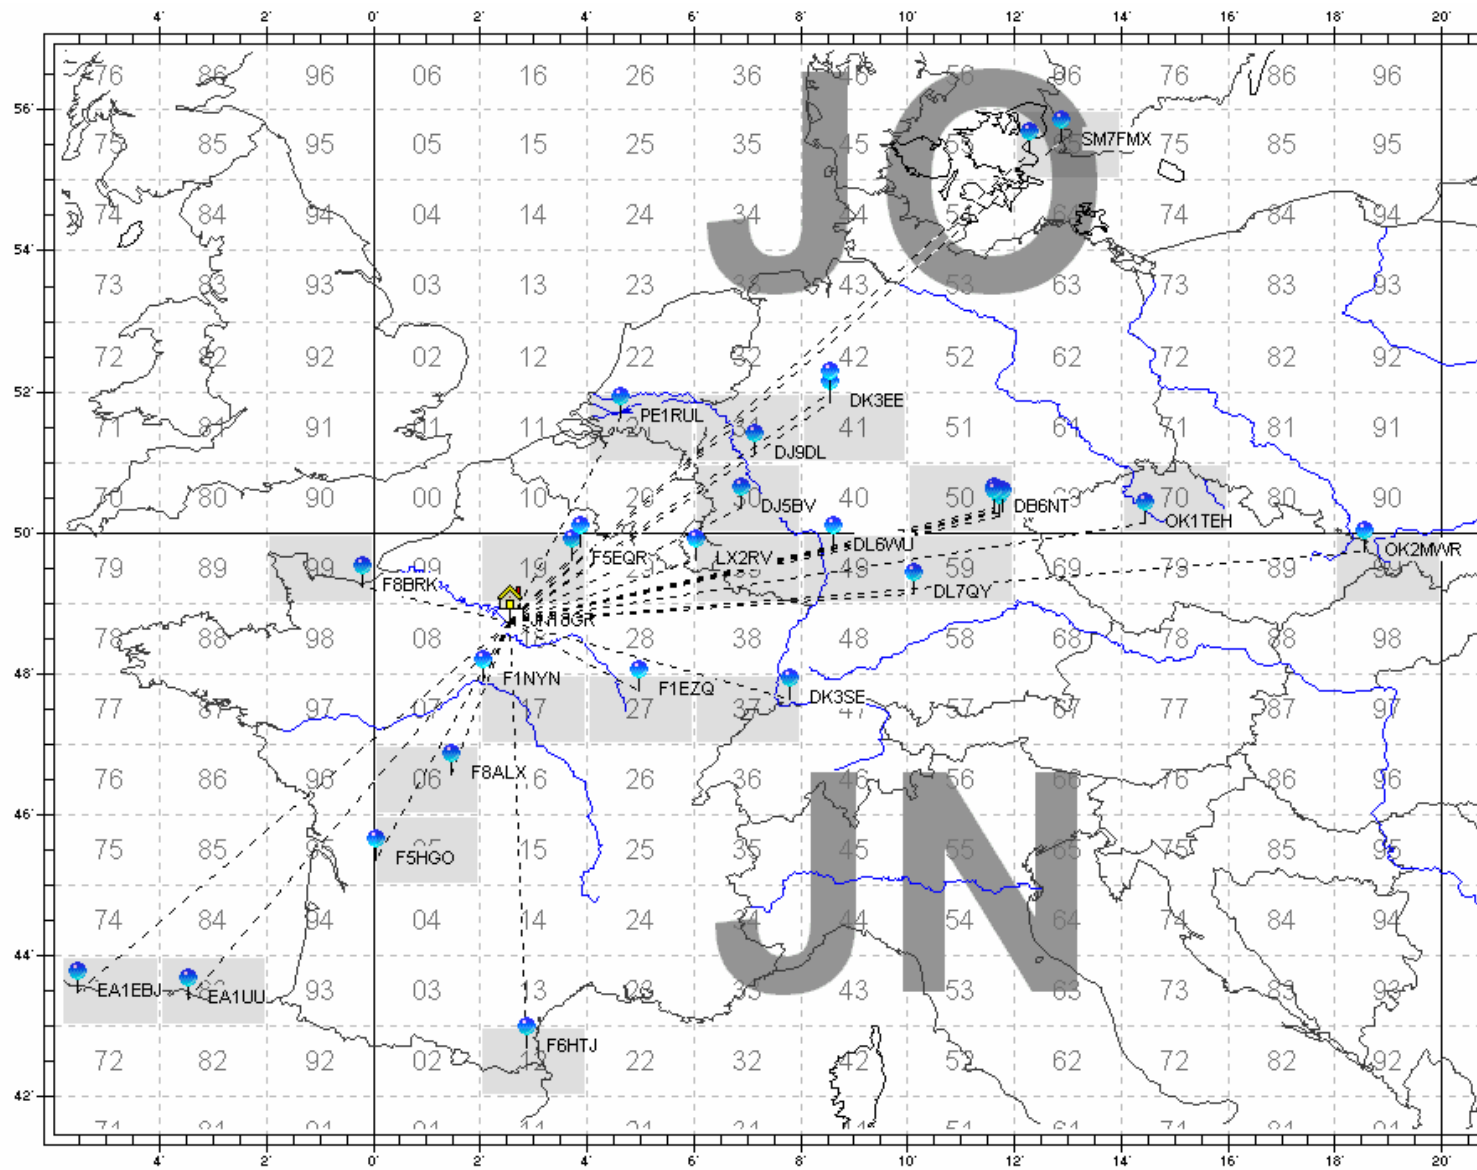

144 MHz tropo contacts (january 19th-20th 2008)

432 MHz tropo contacts (january 19th-20th 2008)

1296 MHz tropo contacts (january 19th-20th 2008)

144 MHz tropo contacts (january 26th-29th 2008)

432 MHz tropo contacts (january 26th-29th 2008)

1296 MHz tropo contacts (january 26th-29th 2008)